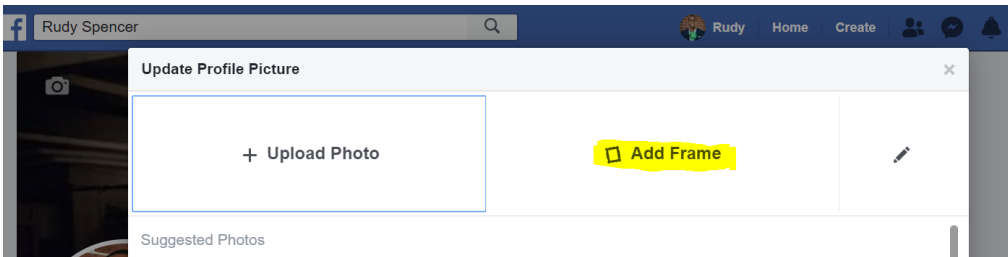

FACEBOOK AMBASSADOR

How to show your support online with The Big Challenge Green Bug

1. Go to www.facebook.com and log-in to your profile.
2. Select your name at the top of the page. See the yellow highlight below.

3. Hover over your profile picture, until the words "Update" show up. Then select the camera icon.

4. Select Add Frame.

5. Search Big Brothers Big Sisters of Kentuckiana. There will be 2 frames for you to choose from please select which one is best for you!
 - a. The Big Challenge – bug
 - b. The Big Challenge – bug with frame