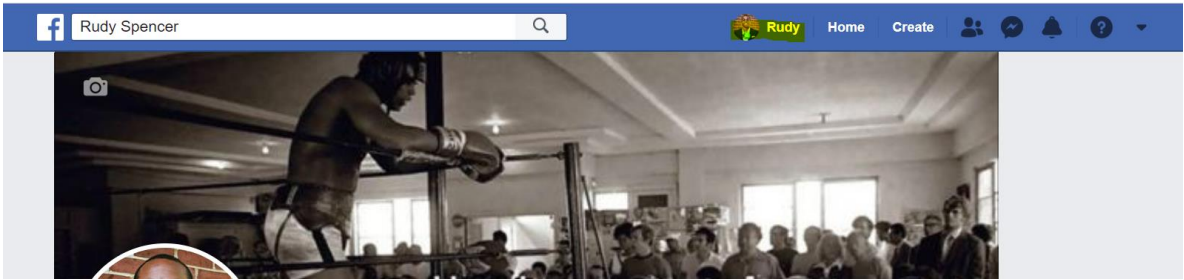

FACEBOOK AMBASSADOR

How to show your support online with The Big Challenge Green Bug

1. Go to www.facebook.com and log-in to your profile.
2. Select your name at the top of the page. See the yellow highlight below.

3. Hover over your profile picture, until the words "Update" show up. Then select the camera icon.

4. Select Add Frame.

5. Search Big Brothers Big Sisters of Kentuckiana. There will be 2 frames for you to choose from please select which one is best for you!
 - a. The Big Challenge – bug
 - b. The Big Challenge – bug with frame