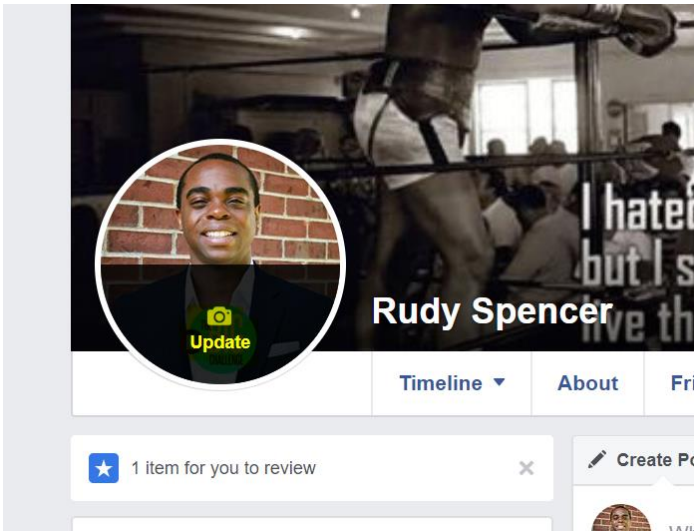

FACEBOOK AMBASSADOR

How to show your support online with The Big Challenge Green Bug

1. Go to www.facebook.com and log-in to your profile.
2. Select your name at the top of the page. See the yellow highlight below.

3. Hover over your profile picture, until the words "Update" show up. Then select the camera icon.

4. Select Add Frame.

5. Search Big Brothers Big Sisters of Kentuckiana. There will be 2 frames for you to choose from please select which one is best for you!
 - a. The Big Challenge – bug
 - b. The Big Challenge – bug with frame